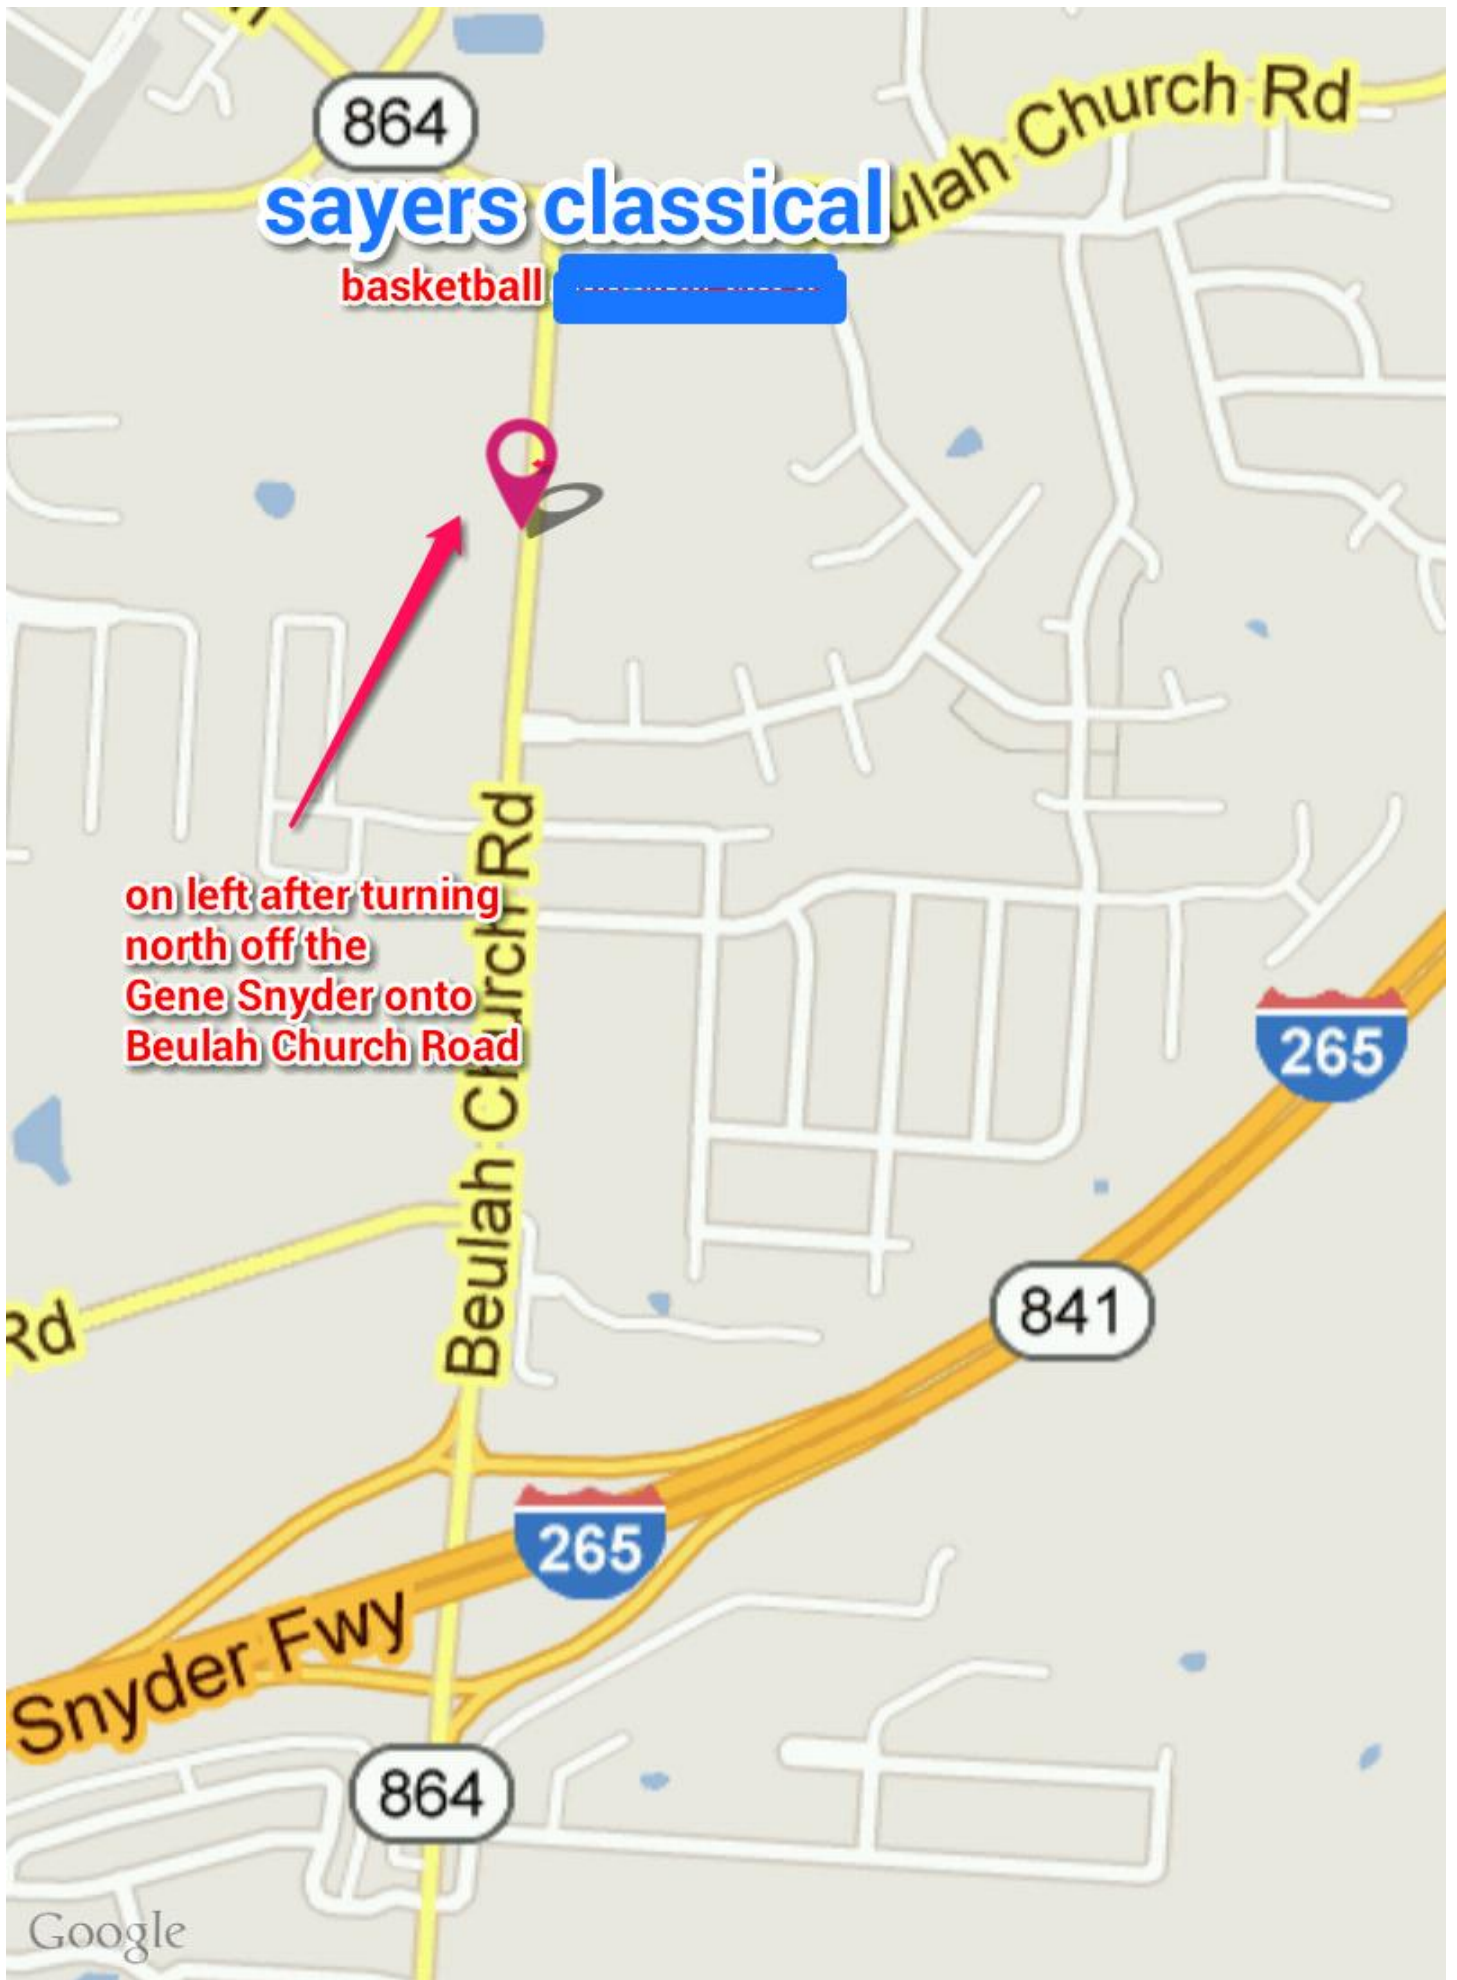

sayers classical

basketball

on left after turning
north off the
Gene Snyder onto
Beulah Church Road