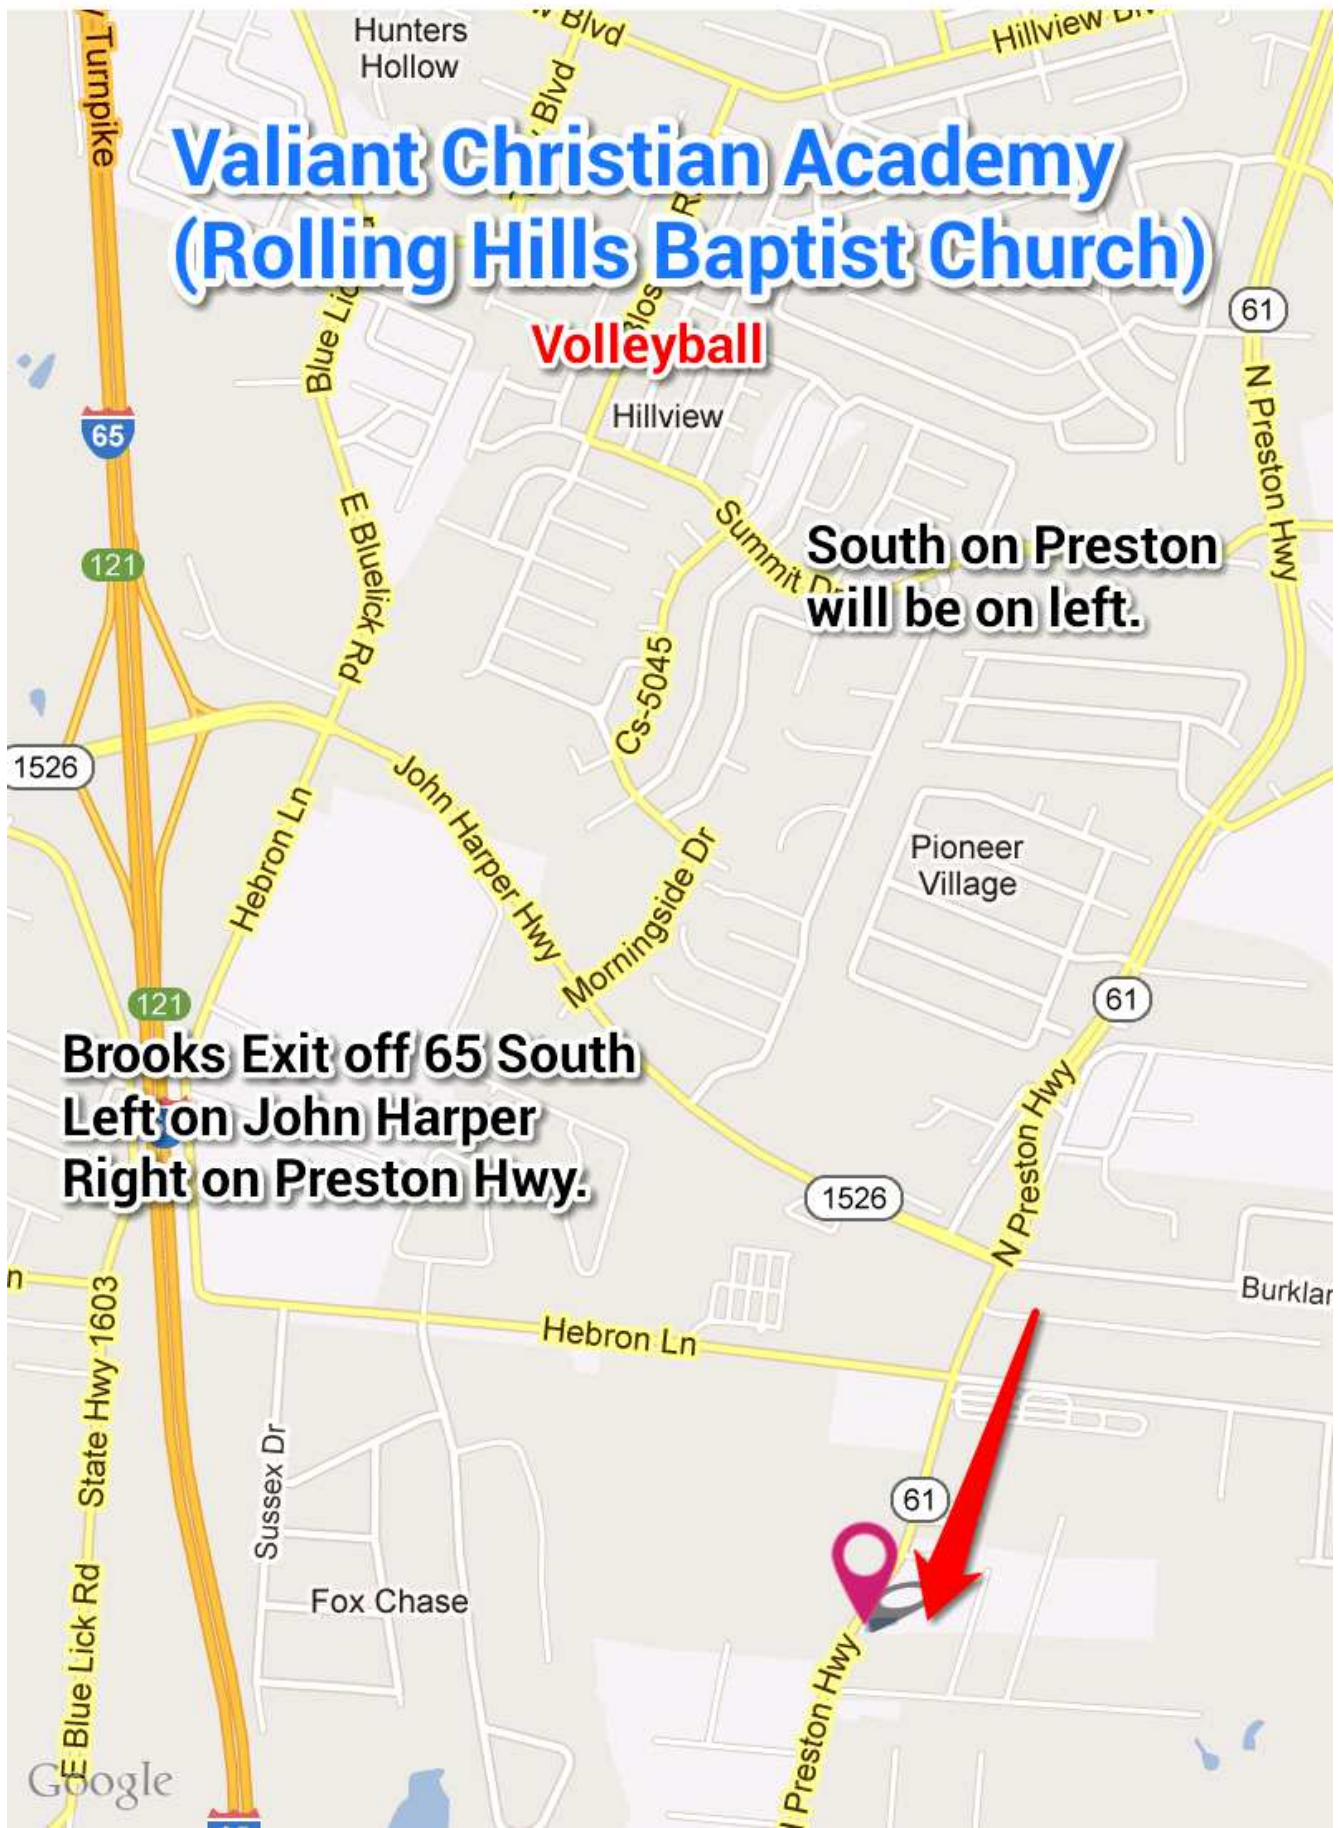

Gymnasium is on right

Soccer field is 1 mile further on left.

Baseball Field is behind the soccer field

turn left onto Woodland then right onto

Carolyn Street.

# Valiant Christian Academy (Rolling Hills Baptist Church)

**Volleyball**

**South on Preston  
will be on left.**

**Brooks Exit off 65 South  
Left on John Harper  
Right on Preston Hwy.**

# MICAH

**Basketball and Volleyball**

South Preston Hwy  
Right on Hillview Blvd.

Micah is located behind  
Maryville Baptist Church  
on the intersection of  
Smith and Hillview

65 South to Brooks Exit  
left on John Harper  
left on Blue Lick Rd.  
right on Hillview